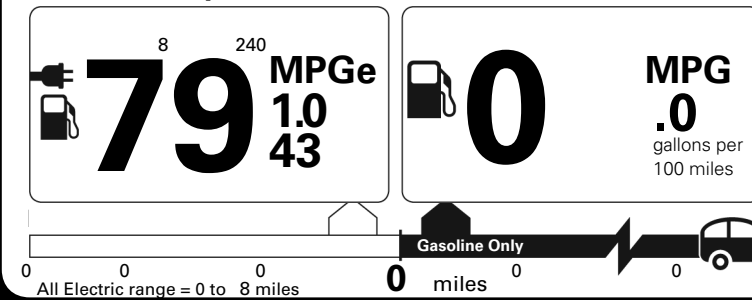

## Fuel Economy and Environment

Plug-In Hybrid Vehicle  
Electricity-Gasoline

**Fuel Economy** Small SUV range from 16 to 120 MPGe. The best vehicle rates 120 MPGe.

You save  
**\$ 3,250**  
in fuel costs  
over 5 years  
compared to the  
average new vehicle.